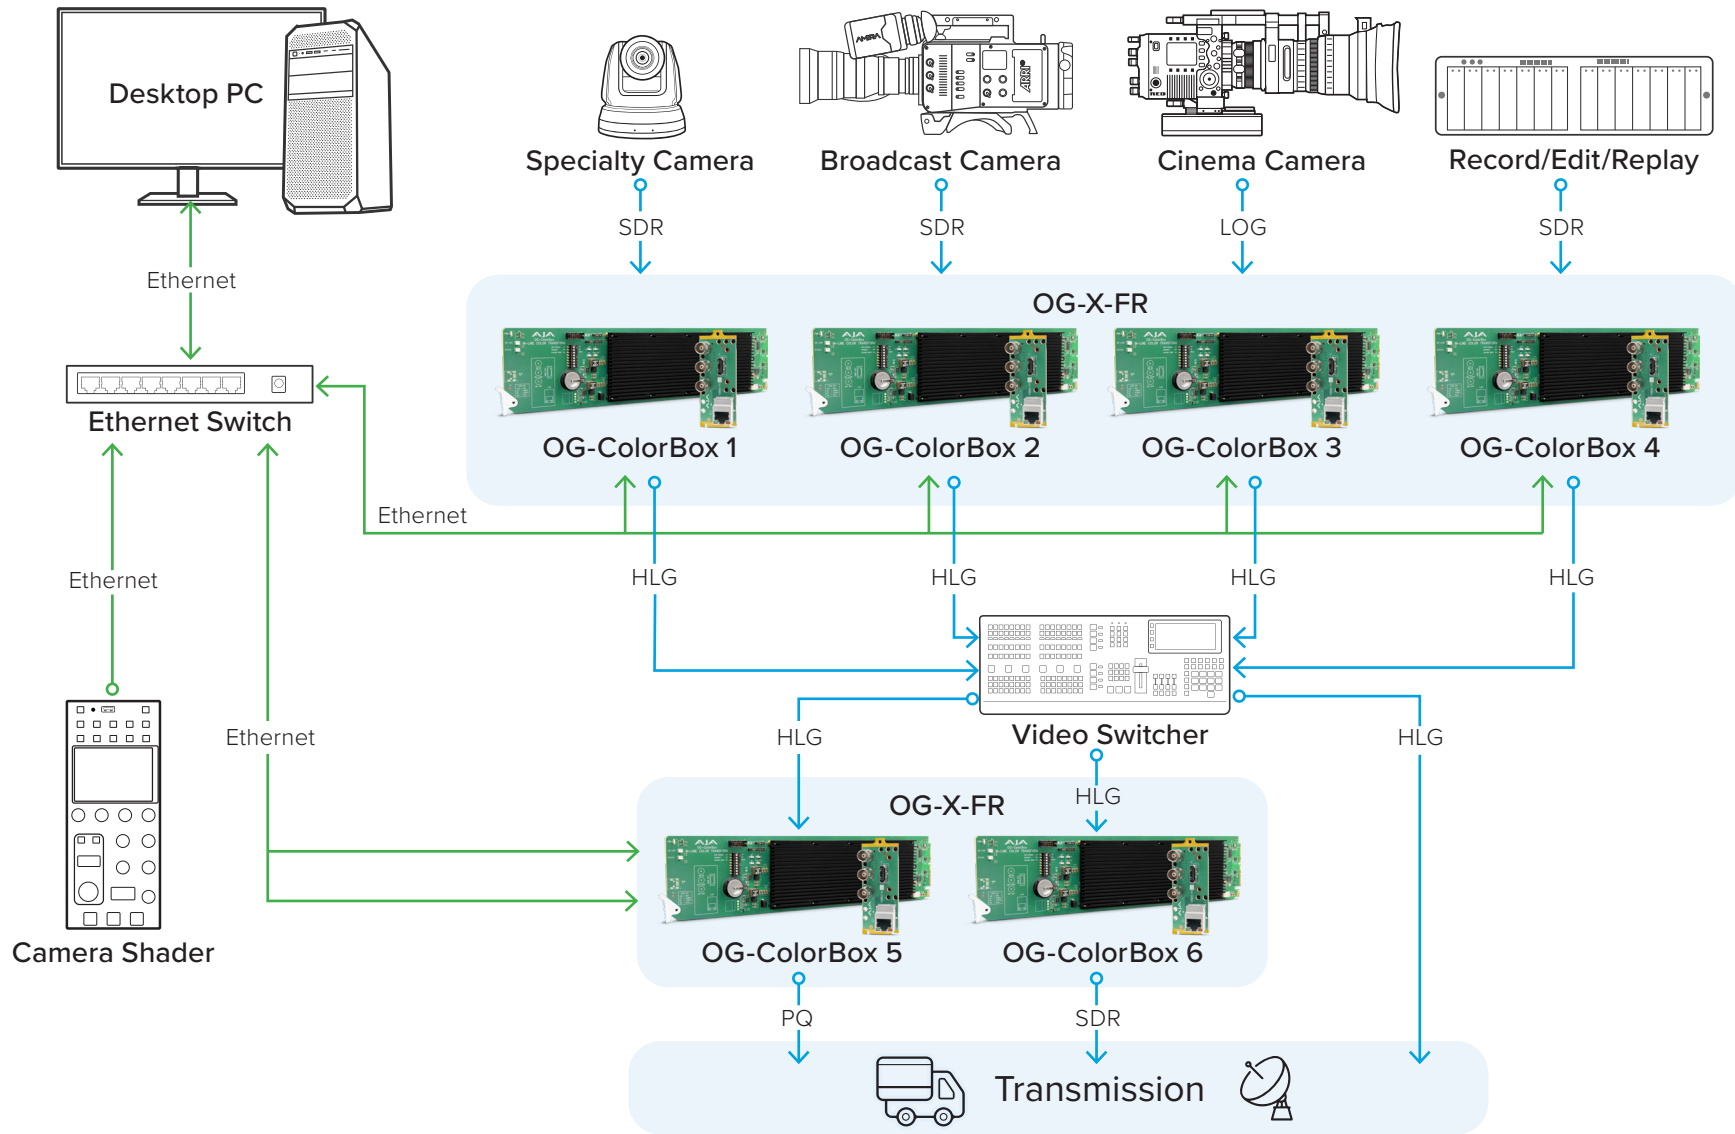

openGear | ColorBox

Live Production Workflow - HDR Conversion and Color Correction