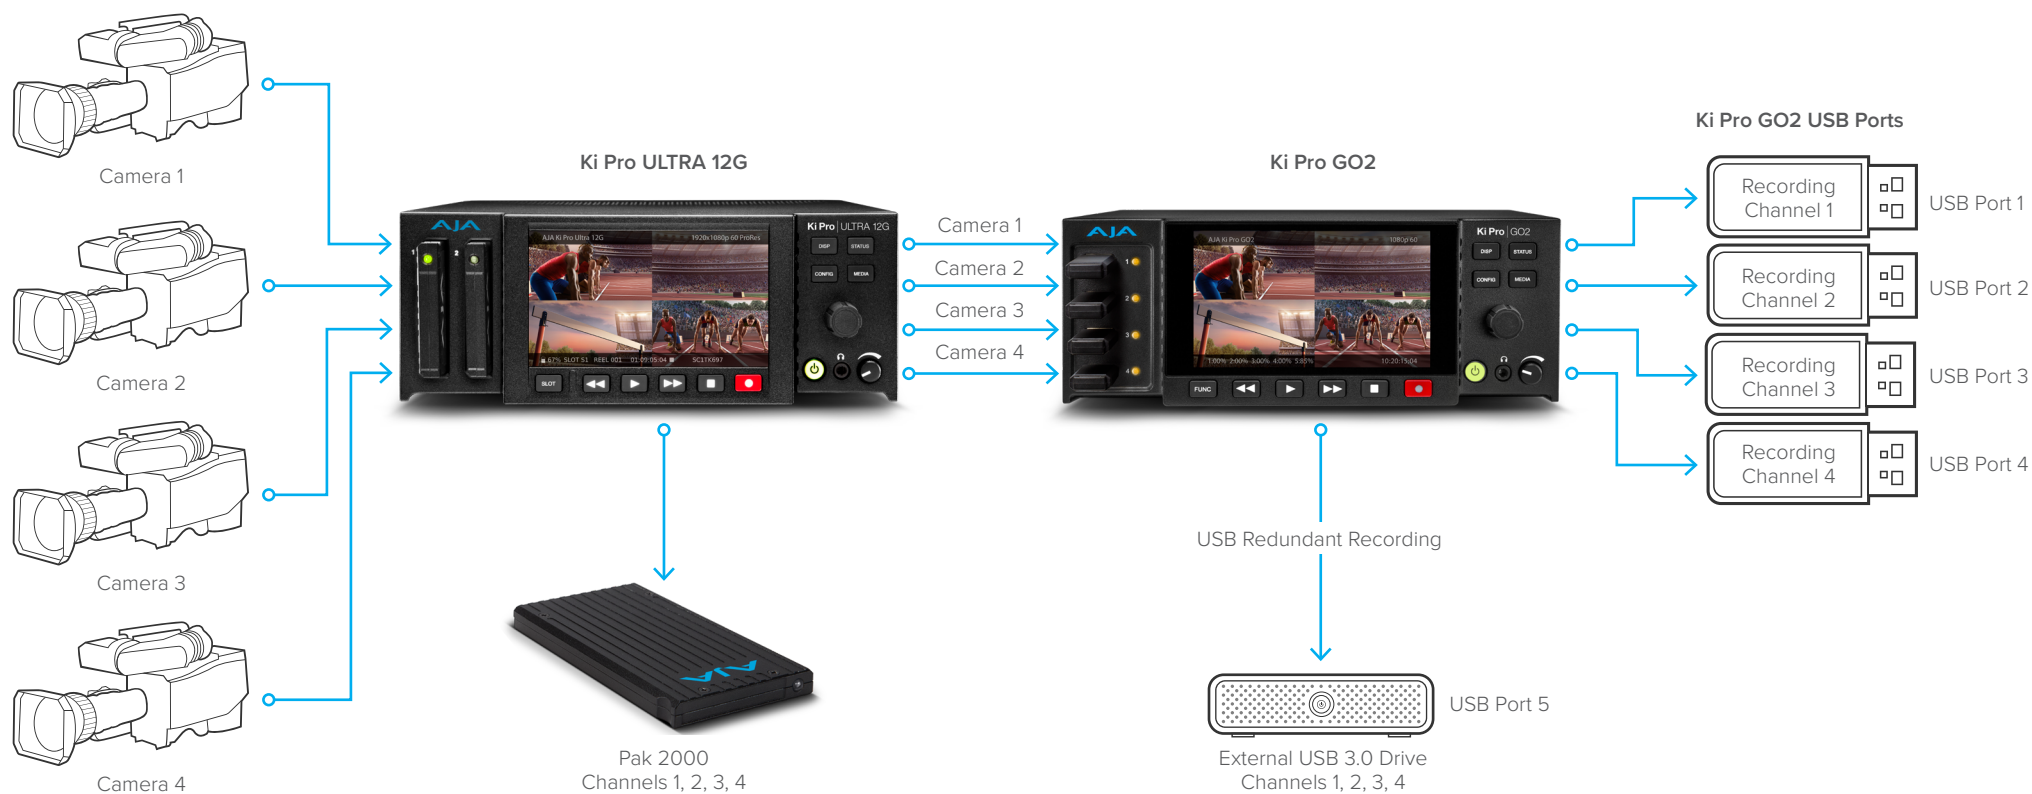

Ki Pro® | ULTRA 12G and Ki Pro® | GO2

USB Recording Mapping: Primary and Backup H.265/H.264 Recordings for Ki Pro ULTRA 12G