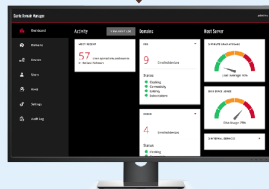

SDI to Dante Audio disembedding and conversion

Dante IP Audio Network Switch

Dante Audio

Dante/ SMPTE ST 2110-30 Configuration

Event Dante Audio Mixer

Dante Domain Manager

SMPTE ST 2110-30 Audio

DANTE-12GAM SMPTE ST 2110-30 Workflow