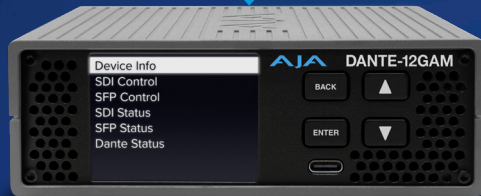

DANTE-12GAM

Stadium Camera with Shotgun Mic

Live Event

DANTE-12GAM

Event SDI Video Switcher

IPT-10G2-SDI
SDI to 2110 Converter

2110 Broadcast Truck

SMPTE ST 2110 Network Switch

SDI to Dante Audio disembedding and conversion

Dante IP Audio Network Switch

Dante Audio

Dante/ SMPTE ST 2110-30 Configuration

Event Dante Audio Mixer

Dante Domain Manager

SMPTE ST 2110-30 Audio

DANTE-12GAM SMPTE ST 2110-30 Workflow