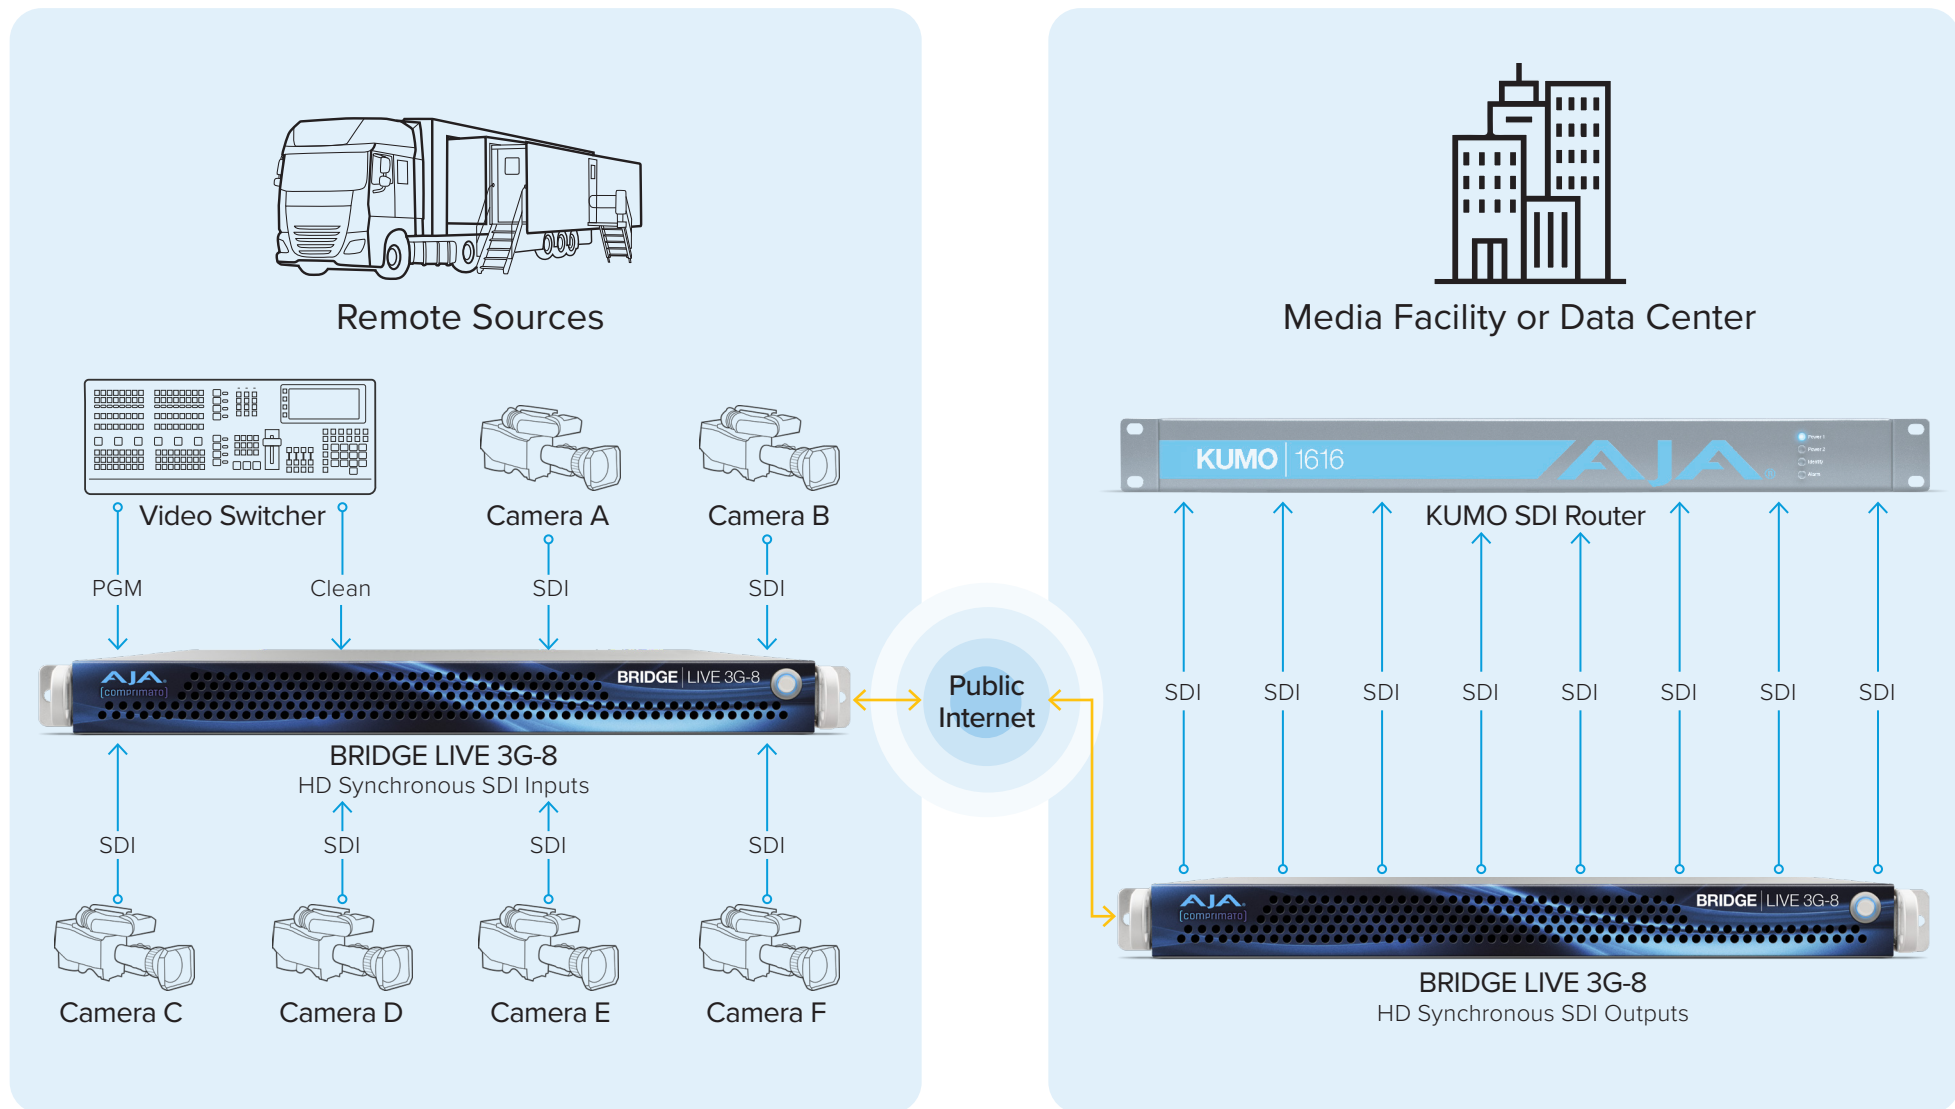

BRIDGE | LIVE 3G-8

One-to-One HD

Synchronous Multi-System Transport HD x8